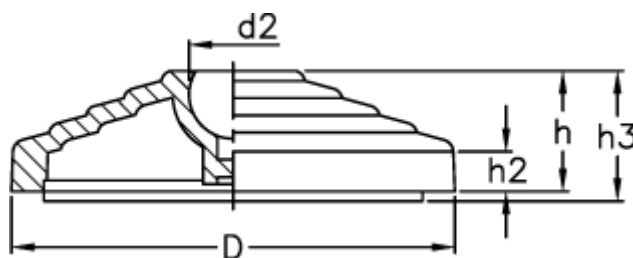

Data Sheet

Article number: 2310301741

Description: E+G With no-slip disc
LV.A-60-14-AS

Measures

D	= 60
d2	= 14
h	= 24
h2	= 9
h3	= 27
Max load (N)	= 14000